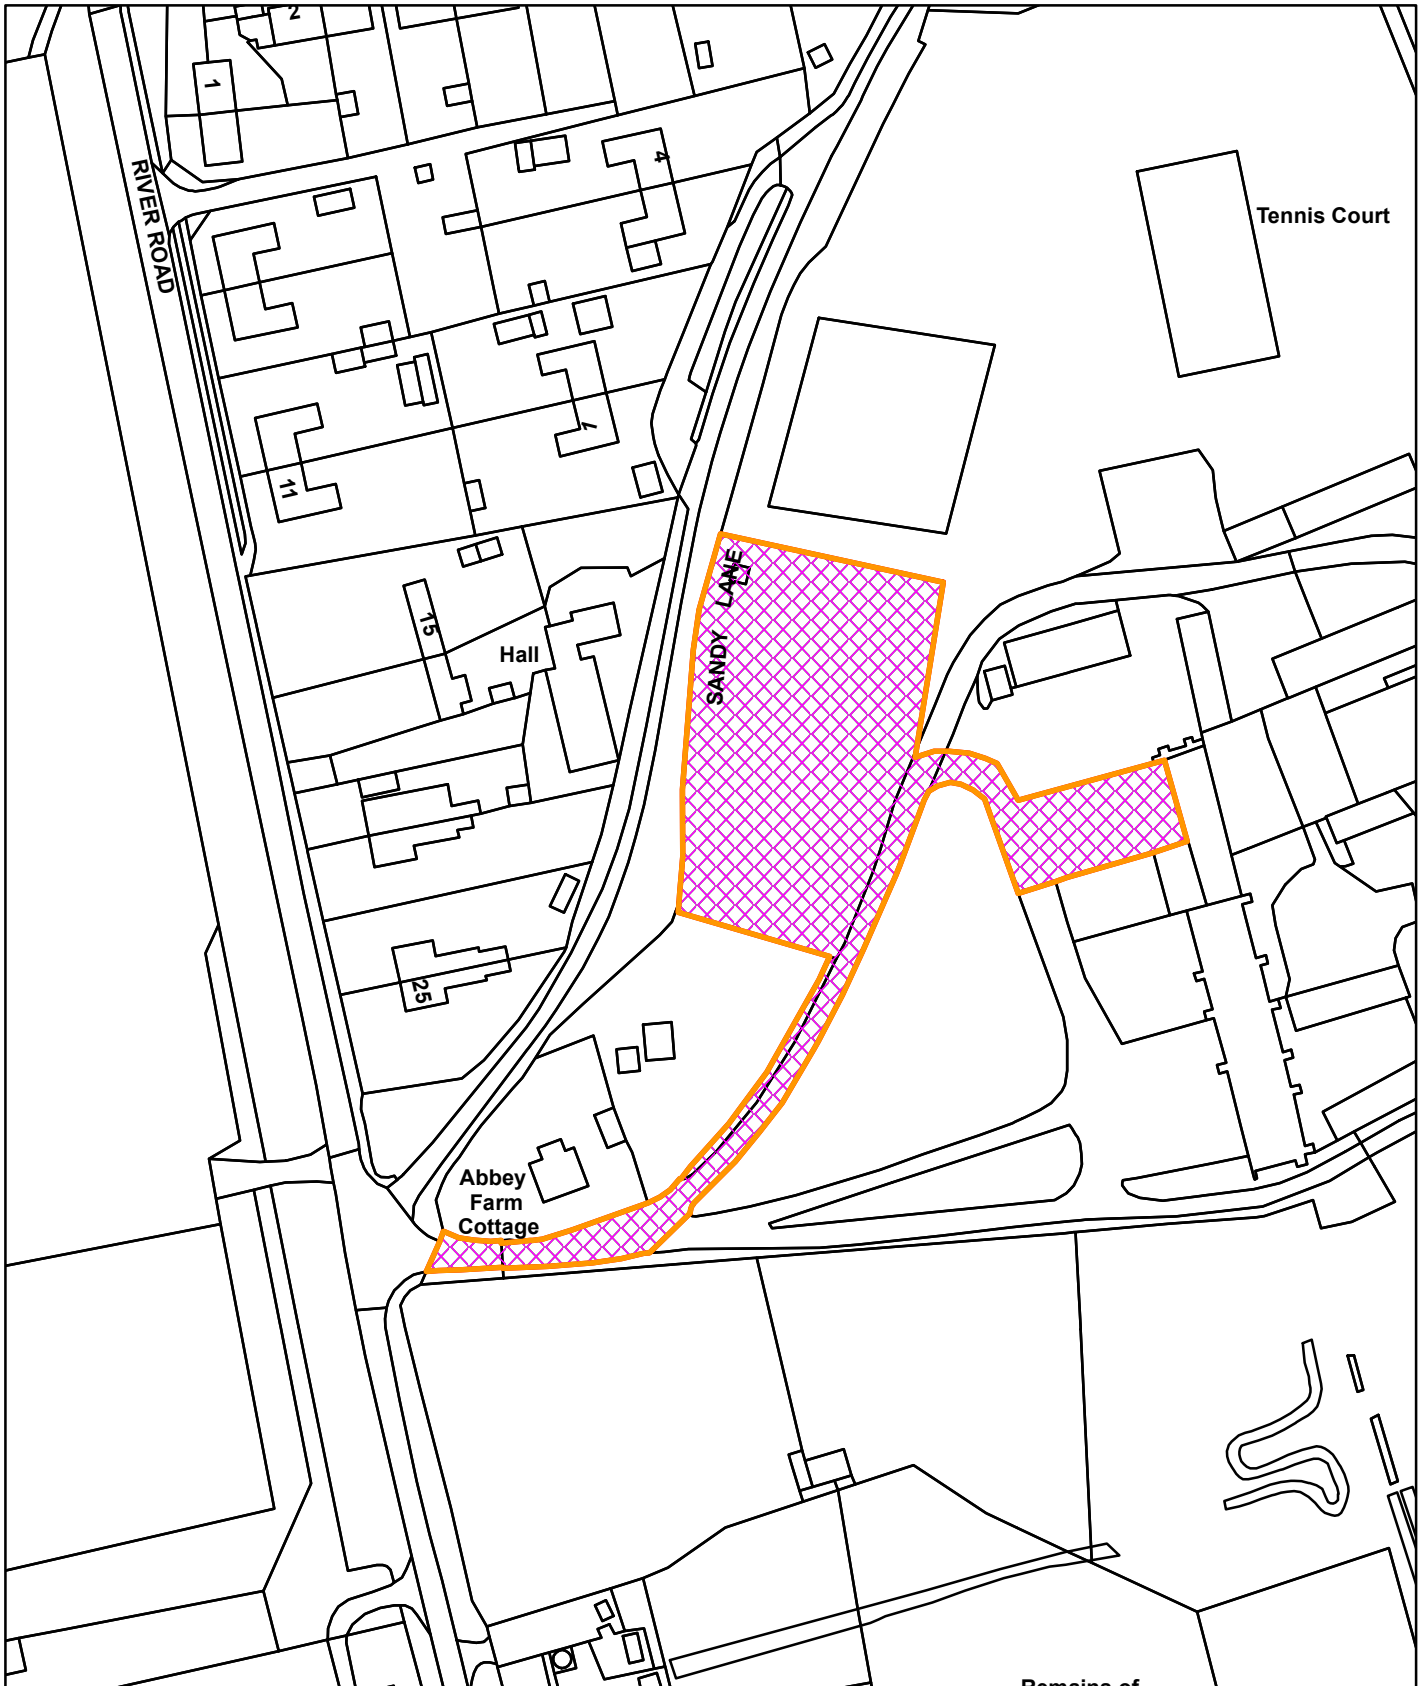

22/00910/F

Abbey Farm, River Road, West Acre, PE32 1UA

© Crown copyright and database rights 2022  
Ordnance Survey 100024314

26/10/2022